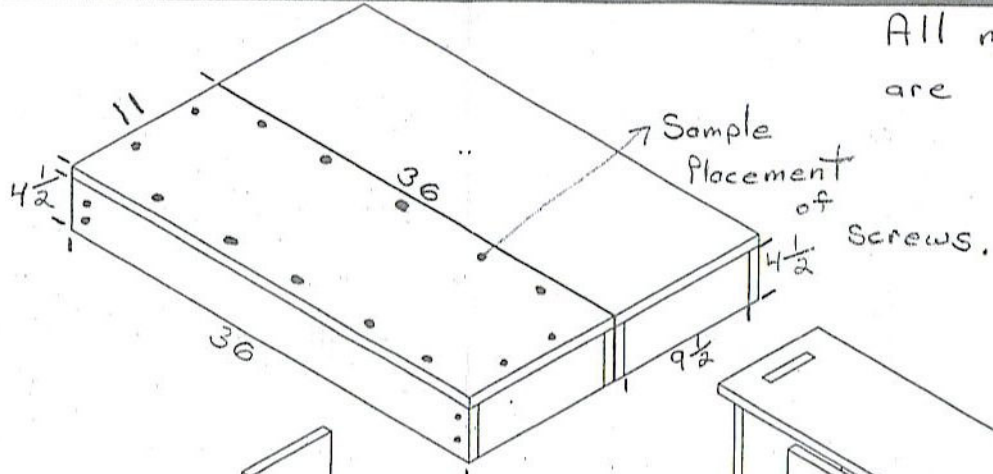

All 4 Support Rails are of equal measurements.

All measurements are in Inches!

3/4 x 4 1/2 Dowels

1 to edge of hole.
3/4 inch hole.

DESCRIPTION: Box Table		
SOFT TALKER		
SCALE: 1/4	DATE: 06-09-97	

A