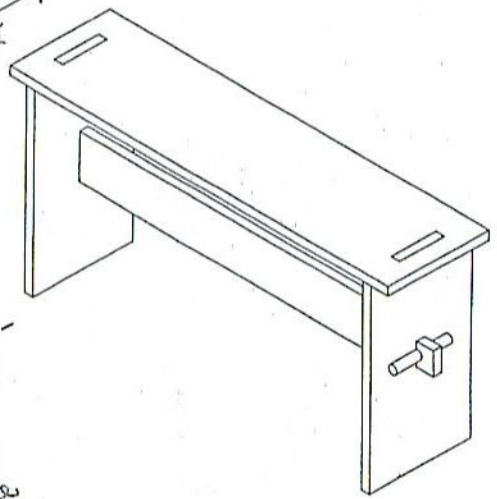

All 4 Support Rails are of equal measurements.

All measurements are in Inches!

3/4 x 4 1/2 Dowels

1 to edge of hole.
3/4 inch hole.

DESCRIPTION: Box Table		
SOFT TALKER		
SCALE: 1/4	DATE: 06-09-97	

A