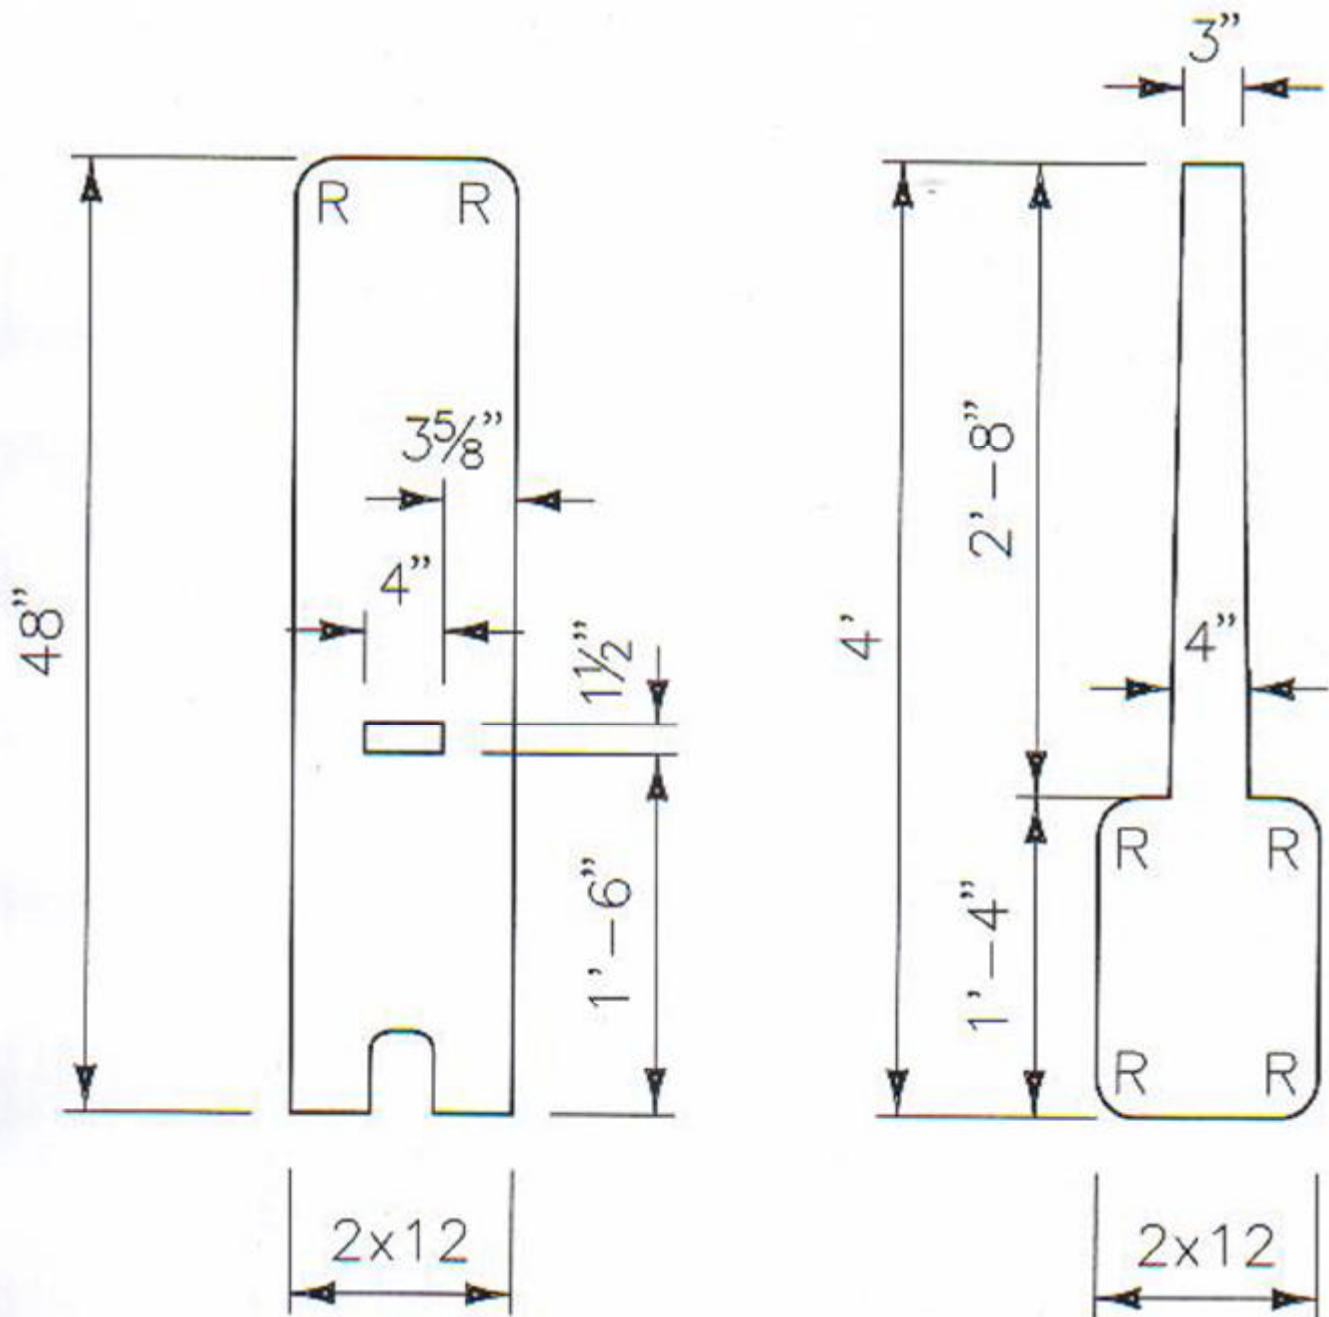

CAMP CHAIR

MATERIALS NEEDED : ONE 2x12x8'

CC2